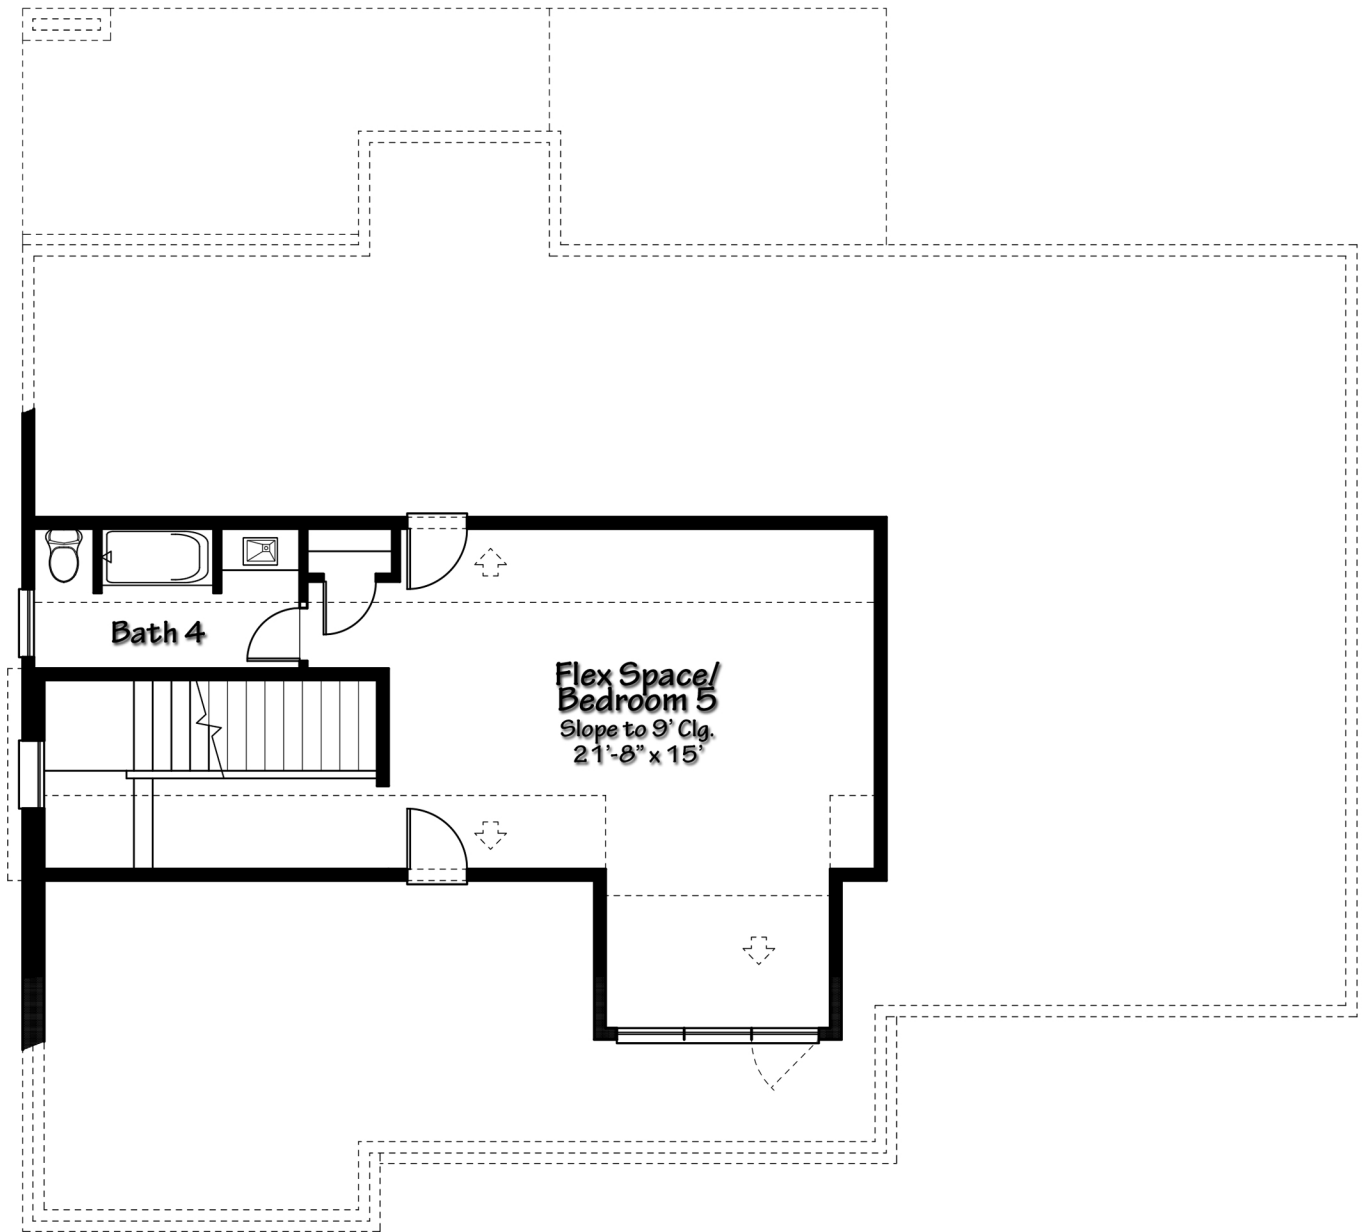

Winfrey
DESIGN+BUILD

5305 Schumacher Dr.

1st Floor Living Area	1955 sq ft
2nd Floor Living Area	2357 sq ft
3rd Floor Living Area	601 sq ft
Total	4913 sq ft

First Floor Plan

Winfrey
DESIGN•BUILD

5305 Schumacher Dr.

Second Floor Plan

Winfrey
DESIGN·BUILD

5305 Schumacher Dr.

Third Floor Plan