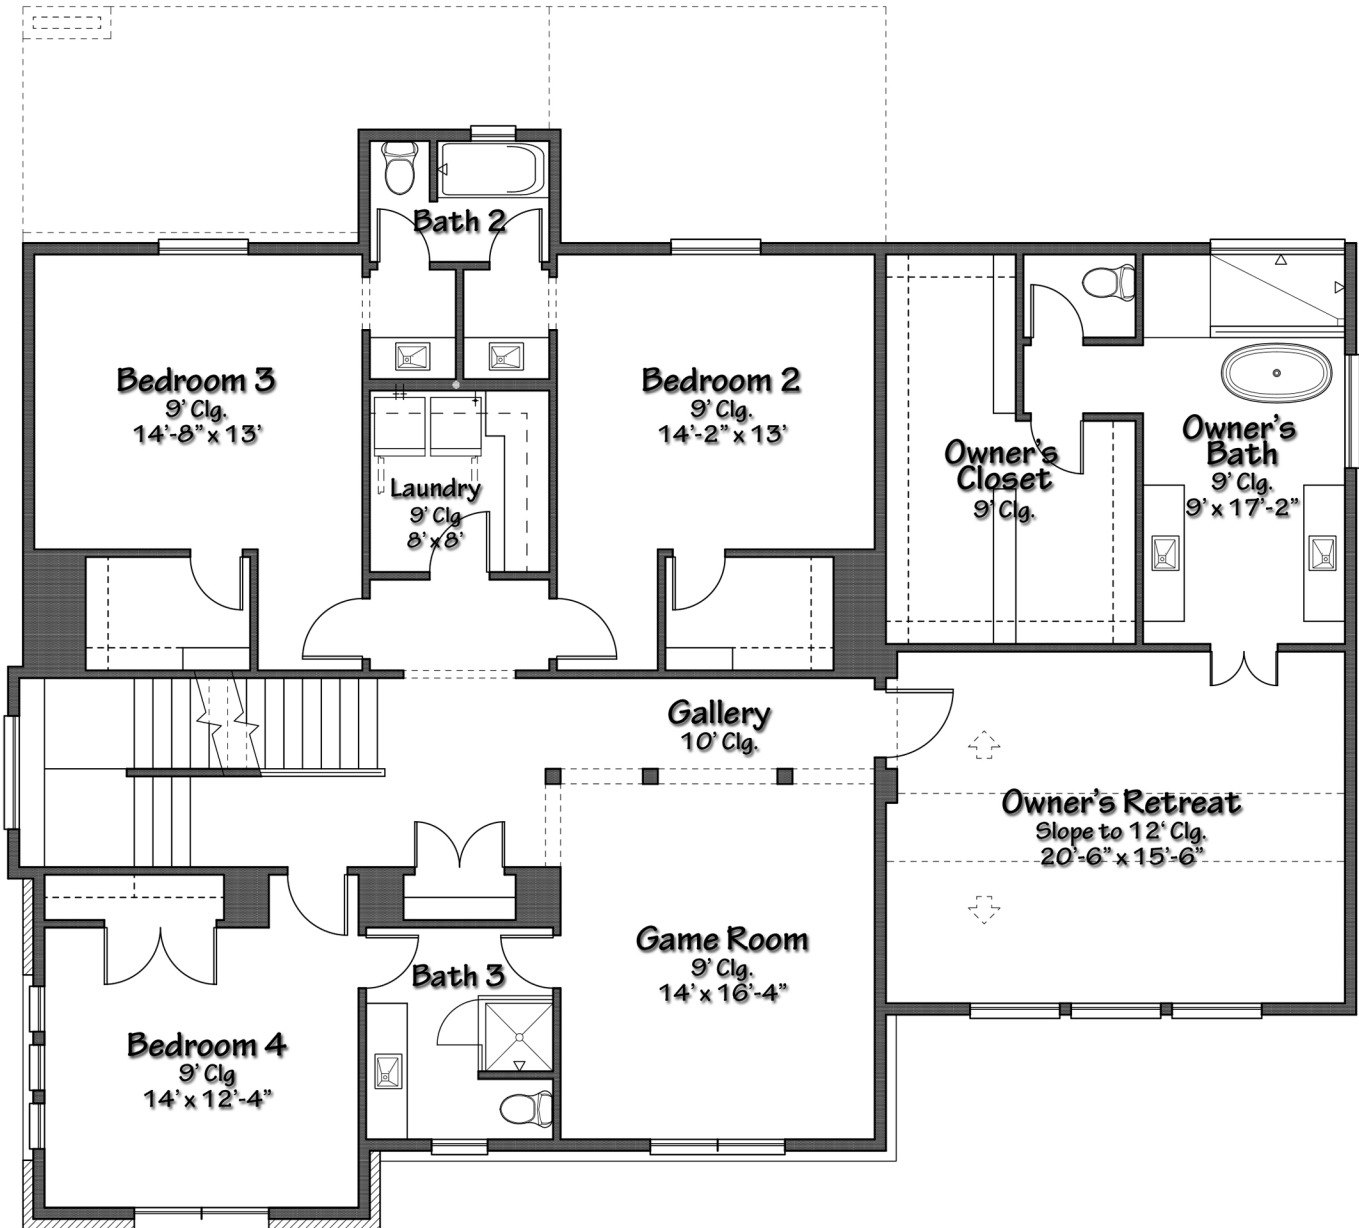

Winfrey
DESIGN+BUILD

5305 Schumacher Dr.

1st Floor Living Area	1955 sq ft
2nd Floor Living Area	2357 sq ft
3rd Floor Living Area	601 sq ft
Total	4913 sq ft

First Floor Plan

Winfrey
DESIGN•BUILD

5305 Schumacher Dr.

Second Floor Plan

Winfrey
DESIGN·BUILD

5305 Schumacher Dr.

Third Floor Plan