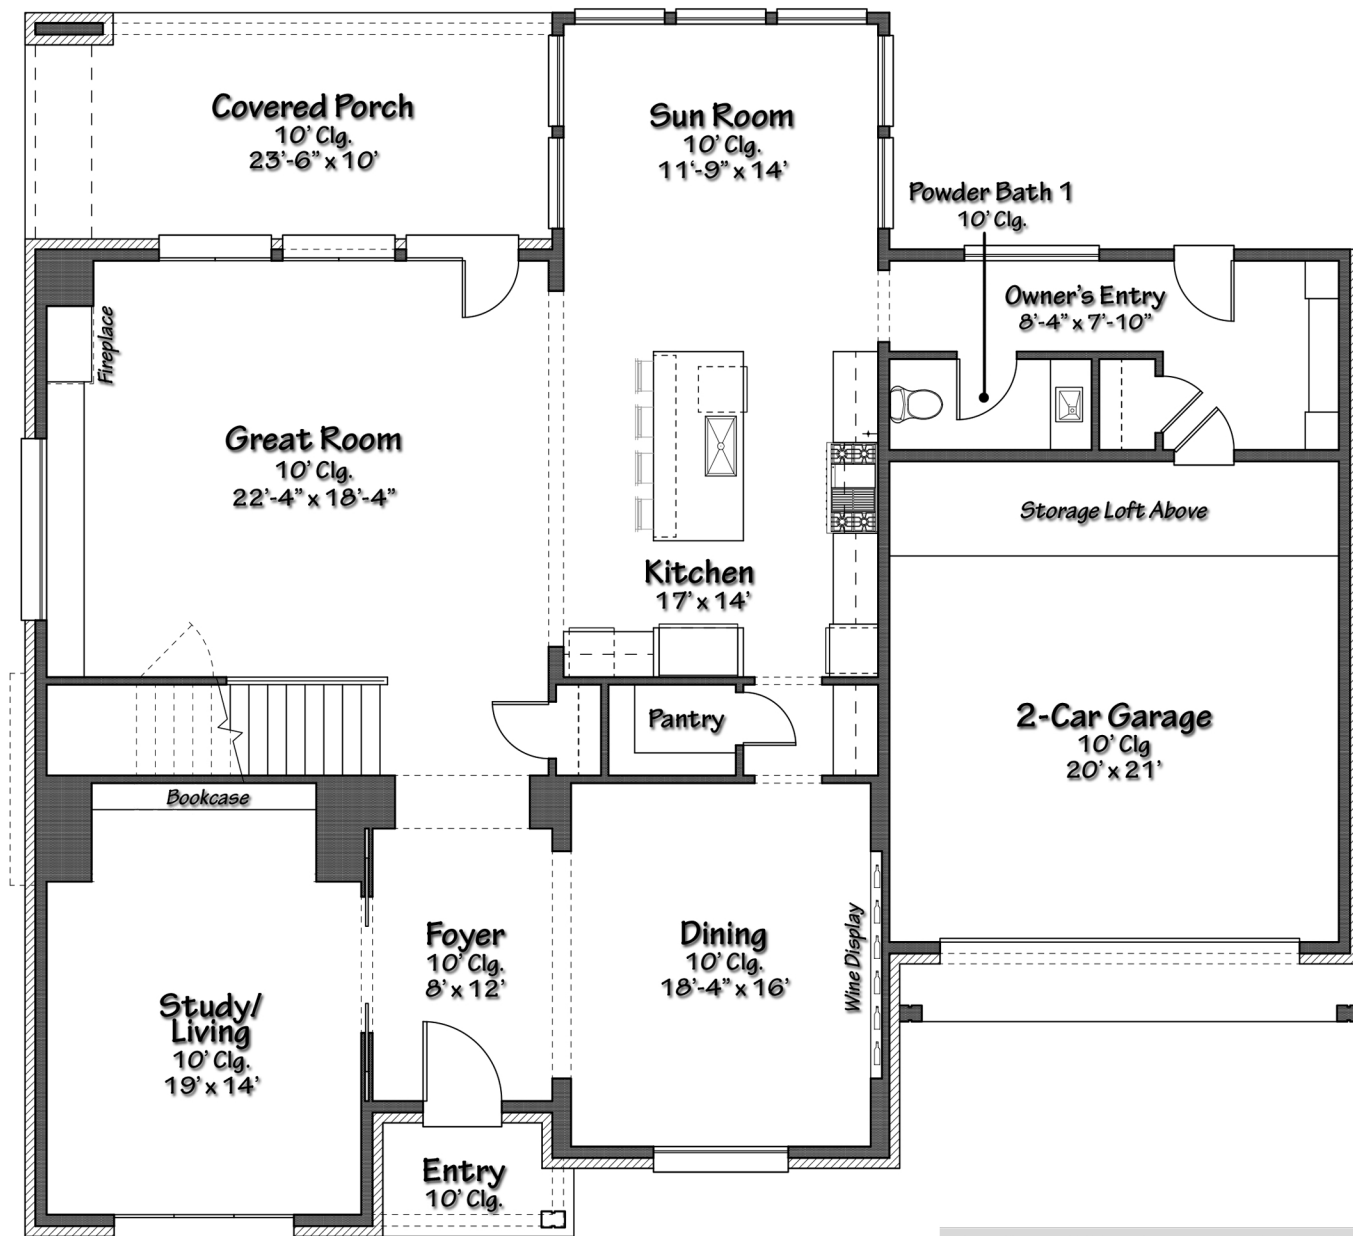

Winfrey
DESIGN+BUILD

5305 Schumacher Dr.

1st Floor Living Area	1955 sq ft
2nd Floor Living Area	2357 sq ft
3rd Floor Living Area	601 sq ft
Total	4913 sq ft

First Floor Plan

Winfrey
DESIGN•BUILD

5305 Schumacher Dr.

Second Floor Plan

Winfrey
DESIGN·BUILD

5305 Schumacher Dr.

Third Floor Plan