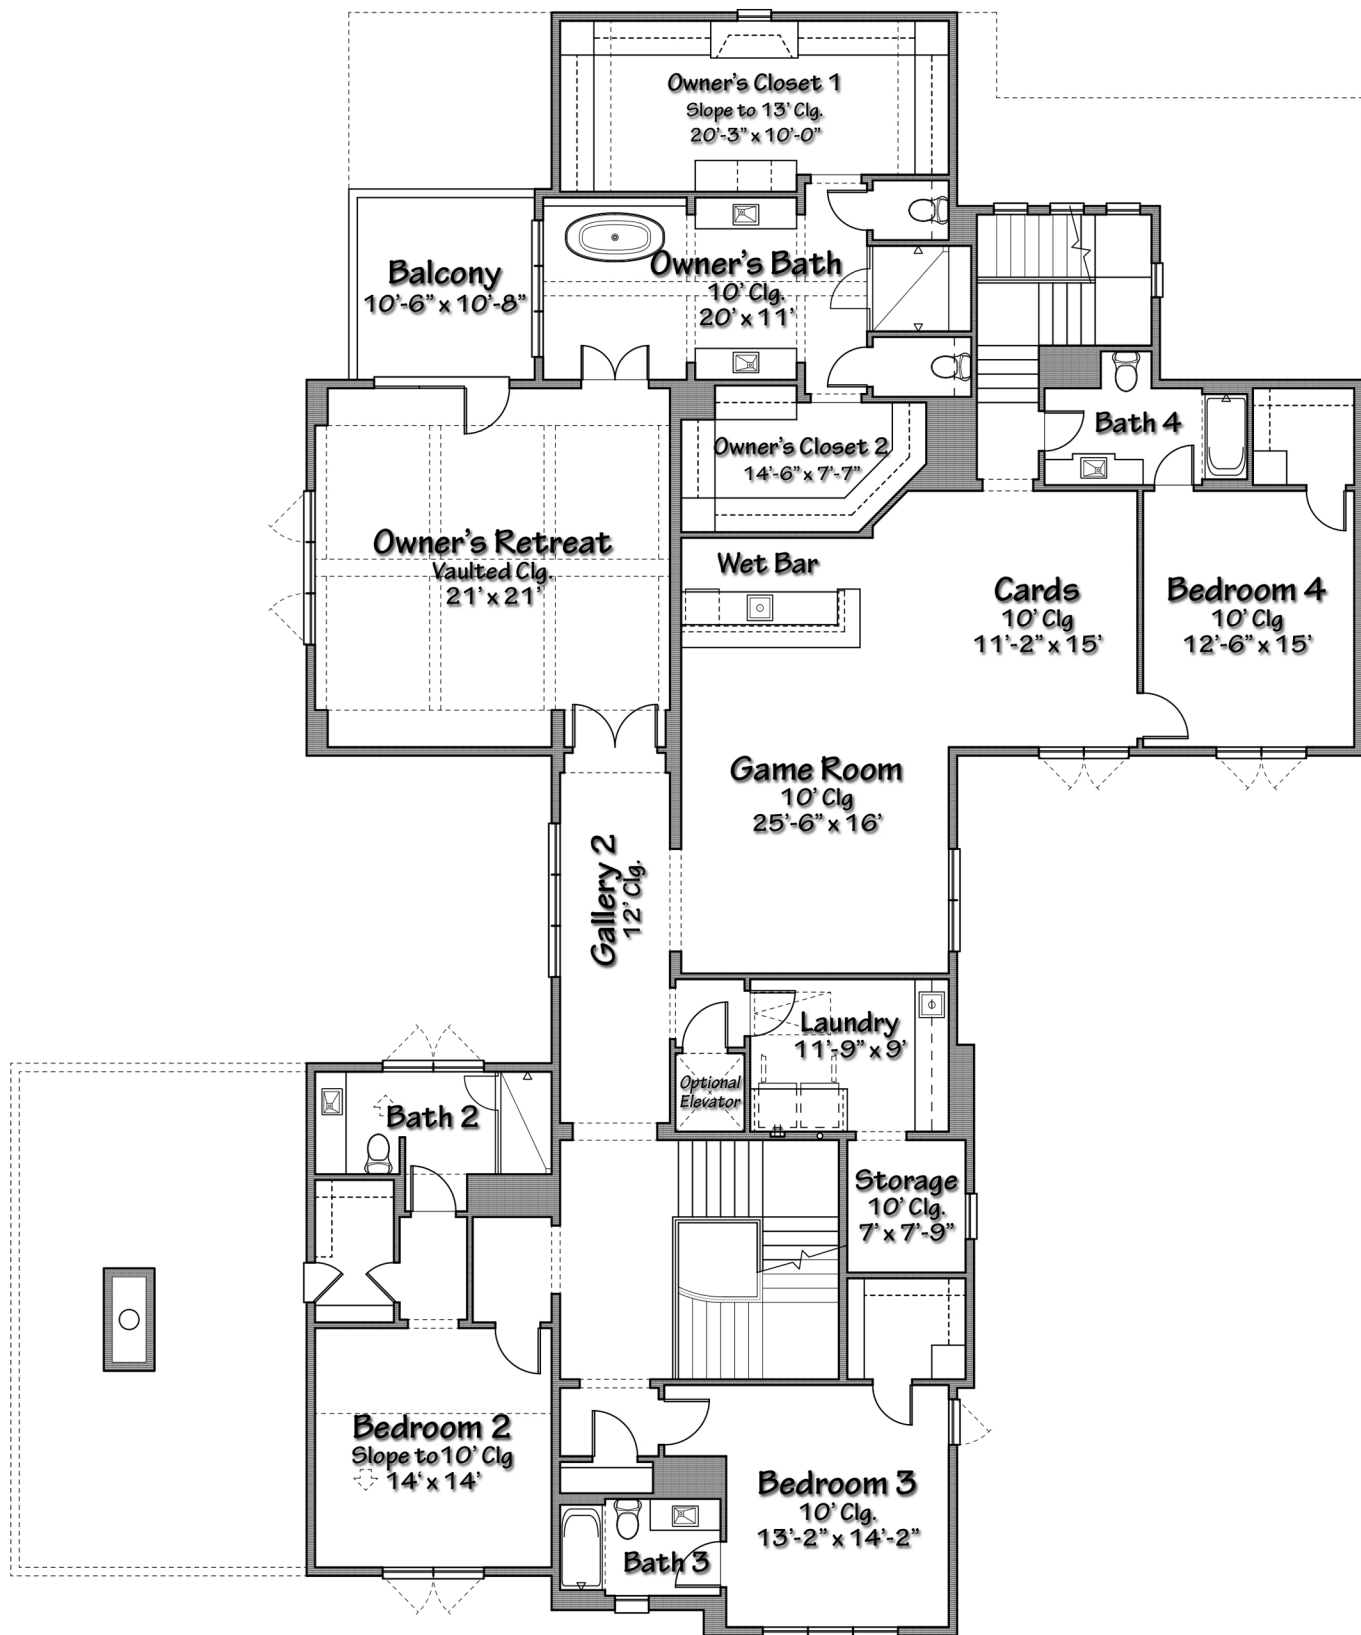

**Winfrey**  
DESIGN•BUILD

919 Clearbrook Ln.

1st Floor Living Area	3289 sq ft
2nd Floor Living Area	3475 sq ft
<b>Total</b>	<b>6764 sq ft</b>

**First Floor Plan**

**Second Floor Plan**