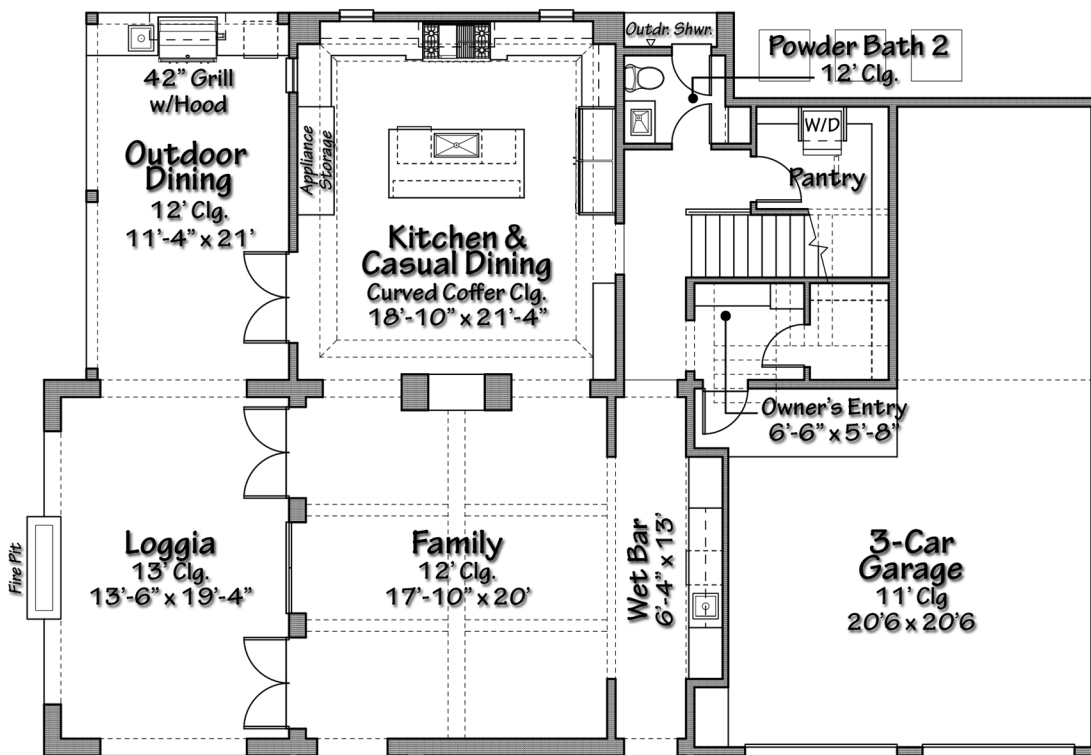

**Winfrey**  
DESIGN•BUILD

919 Clearbrook Ln.

1st Floor Living Area	3289 sq ft
2nd Floor Living Area	3475 sq ft
<b>Total</b>	<b>6764 sq ft</b>

**First Floor Plan**

**Second Floor Plan**