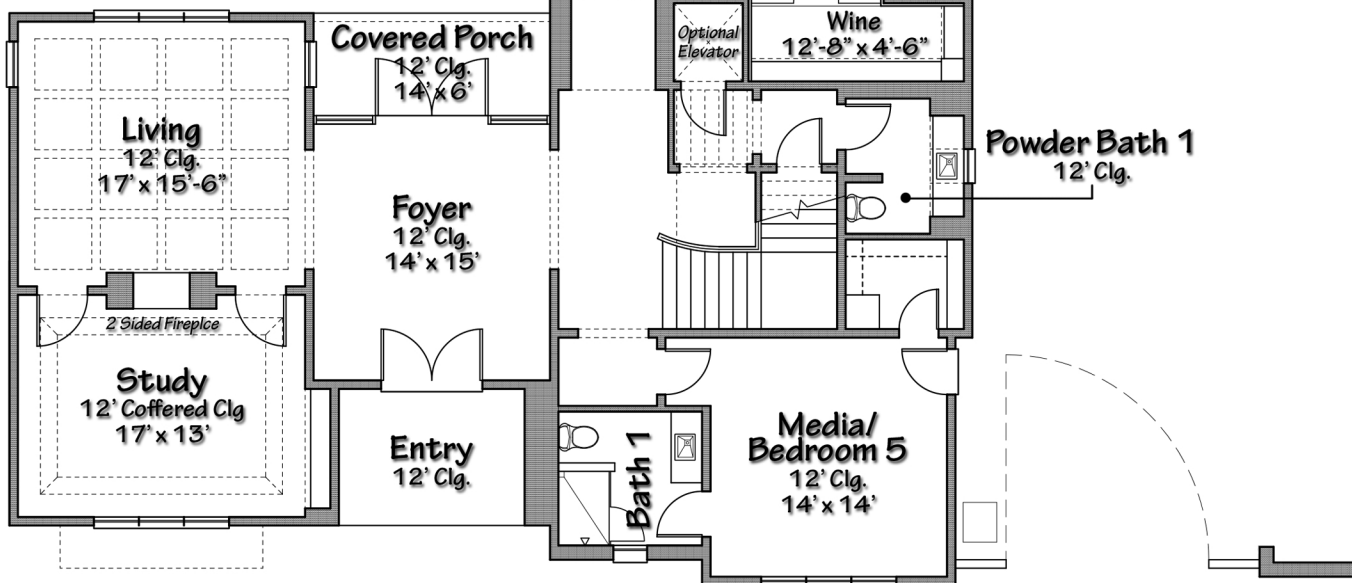

**Winfrey**  
DESIGN•BUILD

919 Clearbrook Ln.

1st Floor Living Area	3289 sq ft
2nd Floor Living Area	3475 sq ft
<b>Total</b>	<b>6764 sq ft</b>

**First Floor Plan**

**Second Floor Plan**